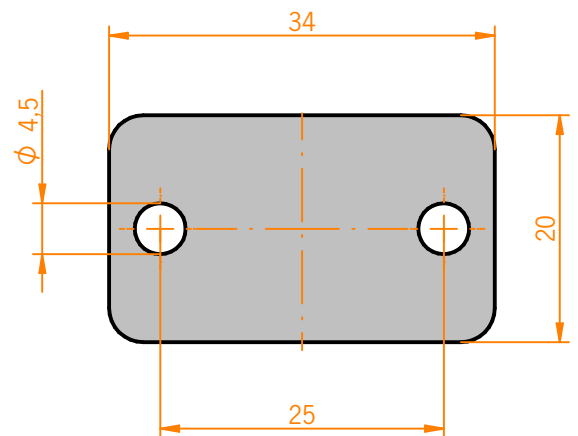

Customized items are available upon request.