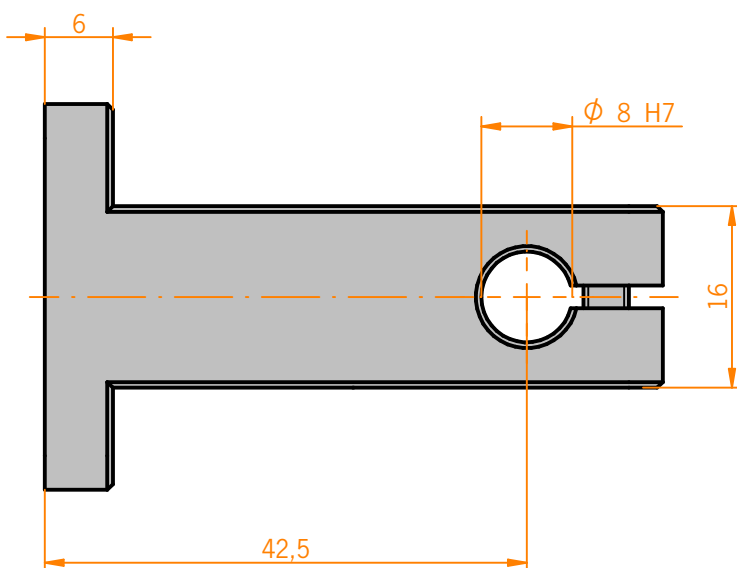

### TECHNICAL DETAILS

**Material** Aluminium (ground)

**Surface Anodized** ● black

**Positional Tolerance** ± 0,1 mm  
**Bores**

### MODULE DESCRIPTION

Pedestal with mounting bore as receptacle for one column, can be attached to belt systems or integrated in assemblies.

Customized items are available upon request.