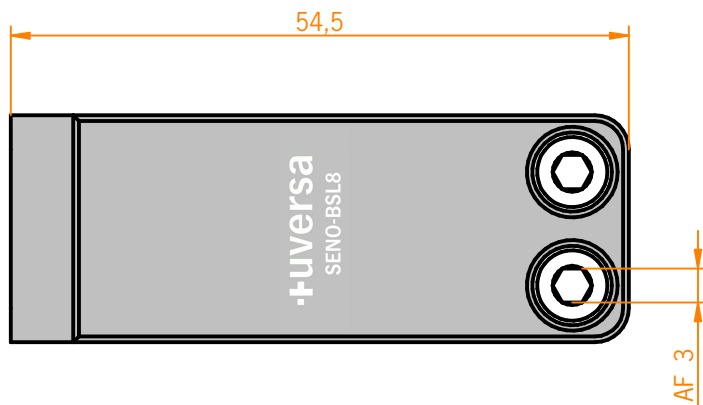

Customized items are available upon request.